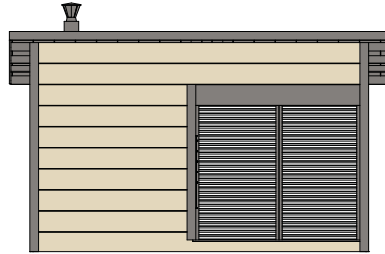

In this design sauna, the heater chamber is filled with wood from the outside, which allows the chamber to be used as a fireplace on the other side. The Duo glass wall, made of translucent white satin glass, serves as a beautiful interior element in the Harvia Solide design sauna while also transmitting light and warmth from the sauna to the sitting room.

SLD01PS

**Harvia Solide
Outdoor 1**

The most compact option.
Comprises only the sauna
room.

SLD02PS

**Harvia Solide
Outdoor 2**

The medium-size option.
Includes a sauna, a dressing room
and an external canopy.