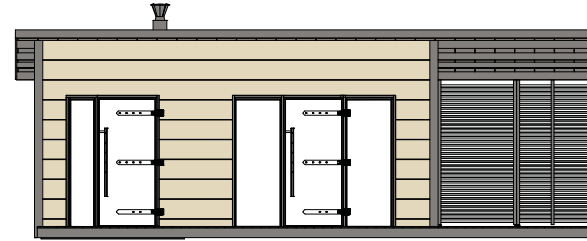

In this design sauna, the heater chamber is filled with wood from the outside, which allows the chamber to be used as a fireplace on the other side. The Duo glass wall, made of translucent white satin glass, serves as a beautiful interior element in the Harvia Solide design sauna while also transmitting light and warmth from the sauna to the sitting room.

SLD01PS

**Harvia Solide
Outdoor 1**

The most compact option.
Comprises only the sauna
room.

SLD02PS

**Harvia Solide
Outdoor 2**

The medium-size option.
Includes a sauna, a dressing room
and an external canopy.

SLD03PS

**Harvia Solide
Outdoor 3**

The most comprehensive solution.
Includes a sauna, a dressing room,
a sauna cabin and an external canopy.

Select the option
most suitable
for you

Complete your home with a sauna

If your yard has limited space or no space at all: The Harvia Solide design sauna is also available as an indoor sauna. The rich combination of pale-coloured spruce and black colour is also featured in the design sauna designed for indoor spaces. You can also choose to furnish your sauna with the beautiful Duo glass wall, which emits light and warmth, and pick the bench solution of your choice.