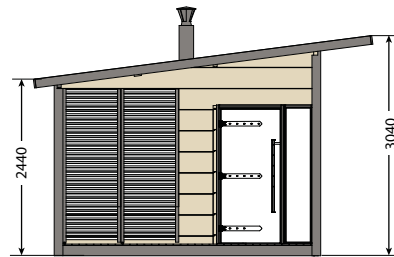

SLD01PS

**Harvia Solide
Outdoor 1**

The most compact option.
Comprises only the sauna
room.

SLD02PS

**Harvia Solide
Outdoor 2**

The medium-size option.
Includes a sauna, a dressing room
and an external canopy.