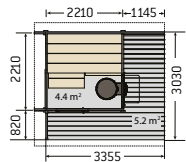

Choose and order your product easily at harvia.com

LOCATION

SIZE

SAUNA HEATERS

BENCHES

LIGHTING

OUTDOORS

SLD01PS