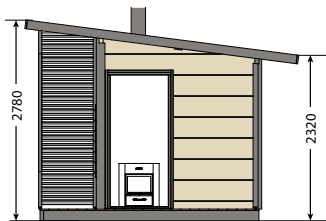

A new dimension to your home

The Harvia Solide design sauna provides you with a new way of enjoying your home. This unique design sauna is much more than an ordinary yard sauna. The sleek and simple design also fits in well with the look of new residential areas. You can paint the exterior of the sauna to match the colour of the house or leave it in its original pale-coloured spruce, which is given contrast by the stylish black details. The Harvia Solide design sauna is available in three sizes, which allows you to choose the solution most suitable for your yard.

SLD01PS

**Harvia Solide
Outdoor 1**

The most compact option.
Comprises only the sauna
room.

SLD02PS

**Harvia Solide
Outdoor 2**

The medium-size option.
Includes a sauna, a dressing room
and an external canopy.