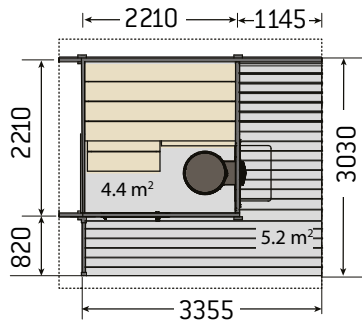

**Harvia Solide
Outdoor 1**

The most compact option.
Comprises only the sauna
room.

**Harvia Solide
Outdoor 2**

The medium-size option.
Includes a sauna, a dressing room
and an external canopy.

**Harvia Solide
Outdoor 3**

The most comprehensive solution.
Includes a sauna, a dressing room,
a sauna cabin and an external canopy.

Select the option
most suitable
for you