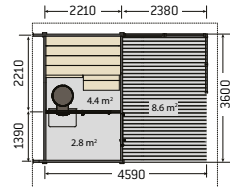

Choose and order your product easily at harvia.com

LOCATION

SIZE

SAUNA HEATERS

BENCHES

LIGHTING

OUTDOORS

SLD02PS

INDOORS