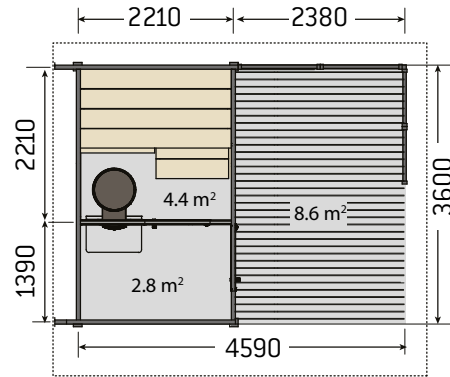

SLD01PS

**Harvia Solide
Outdoor 1**

The most compact option.
Comprises only the sauna
room.

SLD02PS

**Harvia Solide
Outdoor 2**

The medium-size option.
Includes a sauna, a dressing room
and an external canopy.