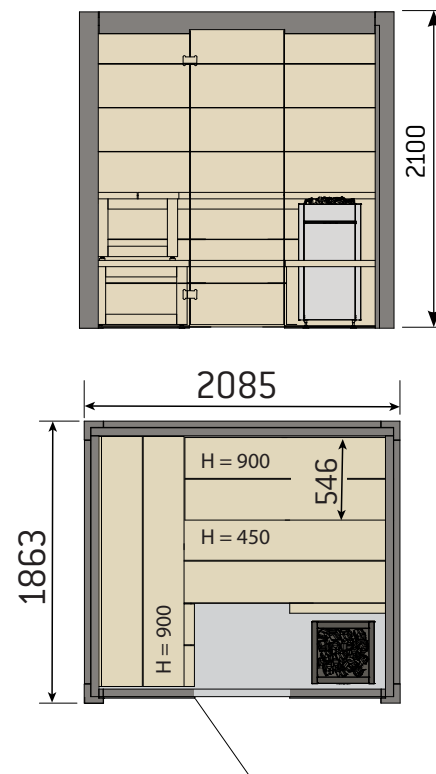

The Harvia Solide indoor sauna

A sauna designed for an indoor space. Includes wall and ceiling beams, windows, glass doors, a Harvia Virta electric heater and lighting.