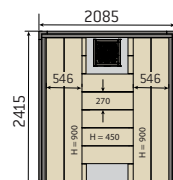

INDOORS

S2119LD

S2122LD

S2125LD

Virta HL110

Cilindro 110 EE

Harvia Forte

Scala bench, material: heat-treated pine