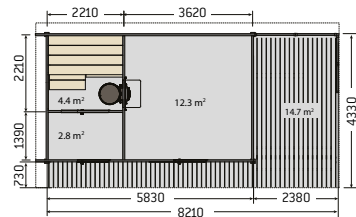

Outdoor 1

Outdoor 2

SLD03PS

Outdoor 3