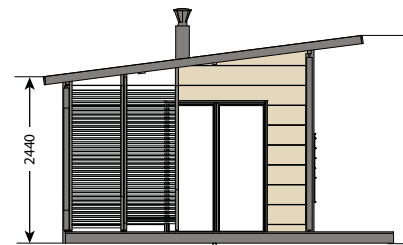

A new dimension to your home

The Harvia Solide design sauna provides you with a new way of enjoying your home. This unique design sauna is much more than an ordinary yard sauna. The sleek and simple design also fits in well with the look of new residential areas. You can paint the exterior of the sauna to match the colour of the house or leave it in its original pale-coloured spruce, which is given contrast by the stylish black details. The Harvia Solide design sauna is available in three sizes, which allows you to choose the solution most suitable for your yard.

SLD01PS

**Harvia Solide
Outdoor 1**

The most compact option.
Comprises only the sauna
room.

SLD02PS

**Harvia Solide
Outdoor 2**

The medium-size option.
Includes a sauna, a dressing room
and an external canopy.

SLD03PS

**Harvia Solide
Outdoor 3**

The most comprehensive solution.
Includes a sauna, a dressing room,
a sauna cabin and an external canopy.

Select the option
most suitable
for you

Complete your home with a sauna

If your yard has limited space or no space at all: The Harvia Solide design sauna is also available as an indoor sauna. The rich combination of pale-coloured spruce and black colour is also featured in the design sauna designed for indoor spaces. You can also choose to furnish your sauna with the beautiful Duo glass wall, which emits light and warmth, and pick the bench solution of your choice.