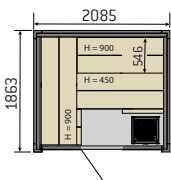

INDOORS

S2119LD

S2122LD

S2125LD

Virta HL110

Cilindro 110 EE

Harvia Forte

Scala bench, material: heat-treated pine