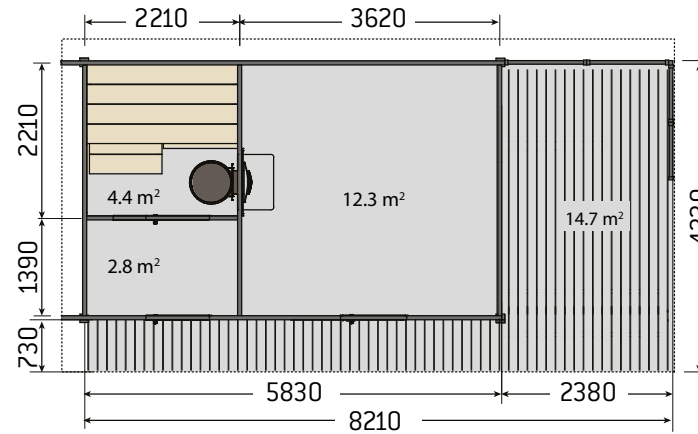

SLD01PS

**Harvia Solide
Outdoor 1**

The most compact option.
Comprises only the sauna
room.

SLD02PS

**Harvia Solide
Outdoor 2**

The medium-size option.
Includes a sauna, a dressing room
and an external canopy.