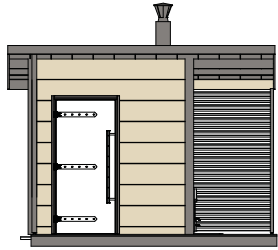

**Harvia Solide
Outdoor 1**

The most compact option.
Comprises only the sauna
room.

**Harvia Solide
Outdoor 2**

The medium-size option.
Includes a sauna, a dressing room
and an external canopy.

**Harvia Solide
Outdoor 3**

The most comprehensive solution.
Includes a sauna, a dressing room,
a sauna cabin and an external canopy.

Select the option
most suitable
for you