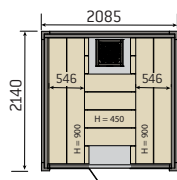

INDOORS

S2119LD

S2122LD

S2125LD

Virta HL110

Cilindro 110 EE

Harvia Forte

Scala bench, material: heat-treated pine