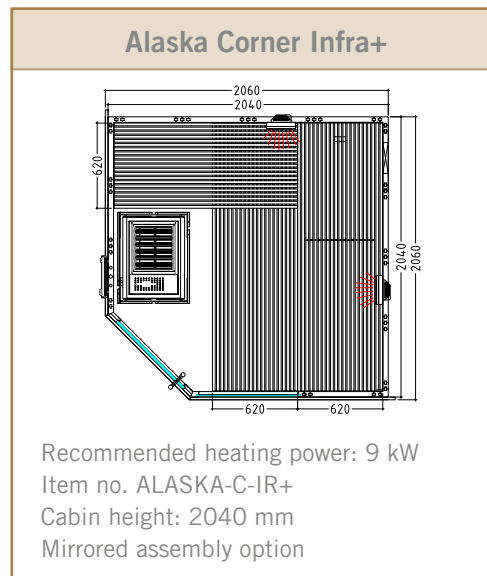

Alaska Corner, Large and Mini

3 DIFFERENT LAYOUTS

40 mm 590 x 1915 x 8 mm Large

40 mm 590 x 1915 x 8 mm Mini

Alaska Large

Recommended heating power: 9 kW
 Item no. ALASKA-L
 Cabin height: 2040 mm
 Mirrored assembly option

Alaska Mini

Recommended heating power: 3.6 kW
 Item no. ALASKA-MN
 Cabin height: 2040 mm
 Mirrored assembly option

Alaska Corner Infra+

SAUNA INFRARED COMBI

Features:

- Cabin made of solid spruce
- Solid roof element with roof rim
- “Emotion” interior made of lime wood
 - 3 x 62 cm benches
 - Adjustable head piece
 - 2 head rests
 - Ventilation slides
 - Back rests
 - Intermediate bench panel
 - Heater safety guard
 - Floor grid
 - Lamp with protection without bulb

Technical data:

- 2 IR full-spectrum lights, each 500 W
- Control unit for infrared lamps
- ESG clear glass element 755 x 1945 x 8 mm
- 3 m silicon cables 5 x 1.5 mm² for sauna heater
- Doors (680 x 1915 x 8 mm) left or right hinge
- Assembly material and instructions