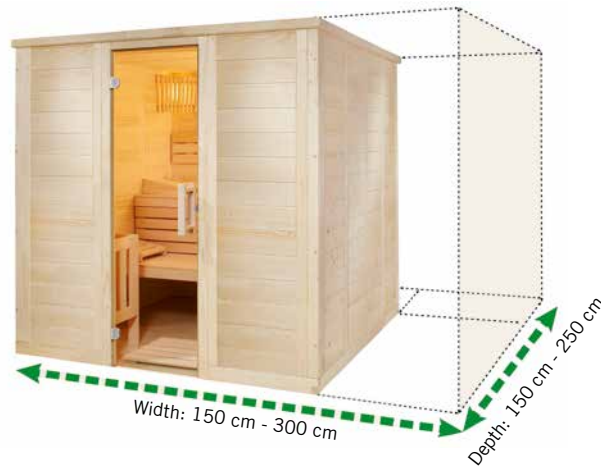

Technical data:

- 3 m silicon cables 5 x 1.5 mm² for sauna heater
- Solid roof element with roof rim
- Assembly material and instructions

Customised Style

CUSTOM SIZE SAUNA & INFRARED

Do you need a special size?

Height: 204 cm - 220 cm

Width: 150 cm - 300 cm

Depth: 150 cm - 250 cm

Caution: the order size is the existing lateral dimension less 5 cm space to the wall

Your base is skewed.

You want more height.

In centimetre increments up to a height of 220 cm