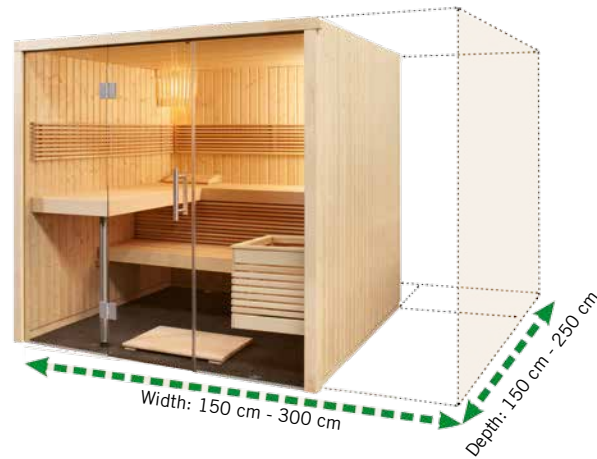

Example for glass front: 257 cm (w) x 214 cm (h)
Result: (257 cm x 214 cm) – 1.2 m² = 4.3 m²

Additional options.

- Suspended ceiling (for example, for indirect lighting)
- Bronze or clear glass door
- Dimensions of the glass door and front can be freely selected
- Floor grid made to measure

Height: 201 cm - 220 cm

Width: 150 cm - 300 cm

Depth: 150 cm - 250 cm

Caution: the order size is the existing lateral dimension less 5 cm space to the wall

Your base is skewed.

You want more height.

In centimetre increments up to a height of 220 cm

Sloping ceiling.

Customised Carat

CUSTOM SIZE SAUNA & INFRARED

Interiors

Prestige interior made of lime wood
Bench width: 62 cm
included in the standard scope of delivery

Emotion interior made of lime wood
Bench width: 62 cm
Extra charge: adjustable bench