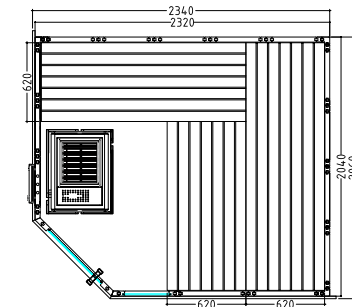

Komfort Corner Large

Recommended heating power: 9 kW
Item no. KOMFORT-C-L
Cabin height: 2040 mm
Mirrored assembly option