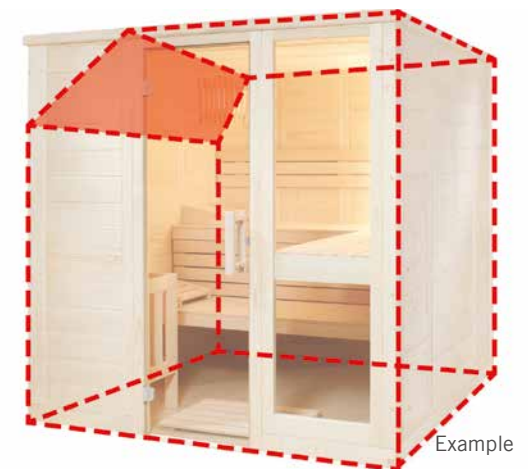

Height: 204 cm - 220 cm

Width: 150 cm - 300 cm

Depth: 150 cm - 250 cm

Caution: the order size is the existing lateral dimension less 5 cm space to the wall

Your base is skewed.

You want more height.

In centimetre increments up to a height of 220 cm

Sloping ceiling.

Customised Style

CUSTOM SIZE SAUNA & INFRARED

Interiors.

Prestige interior made of lime wood
Bench width: 62 cm included in
the standard scope of delivery

Emotion interior made of lime wood
Bench width: 62 cm
Extra charge: adjustable bench