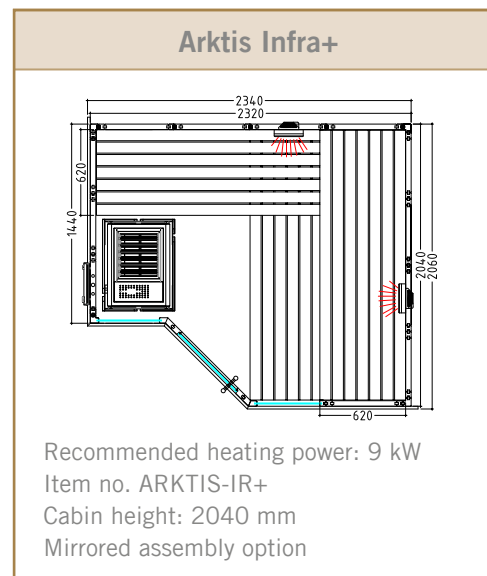

Technical data:

- 1 IR full-spectrum light 500 W
- Control unit for infrared lamps
- ESG glass element 365 x 1945 x 8 mm
- 3 m silicon cables 5 x 1.5 mm² for sauna heater
- Doors (590 x 1915 x 8 mm) left or right hinge
- Assembly material and instructions

Technical data:

- 2 IR full-spectrum lights, each 500 W
- Control unit for infrared lamps
- ESG glass element 468 x 1945 x 8 mm / 484 x 1945 x 8 mm
- 3 m silicon cables 5 x 1.5 mm² for sauna heater
- Doors (590 x 1915 x 8 mm) left or right hinge
- Assembly material and instructions