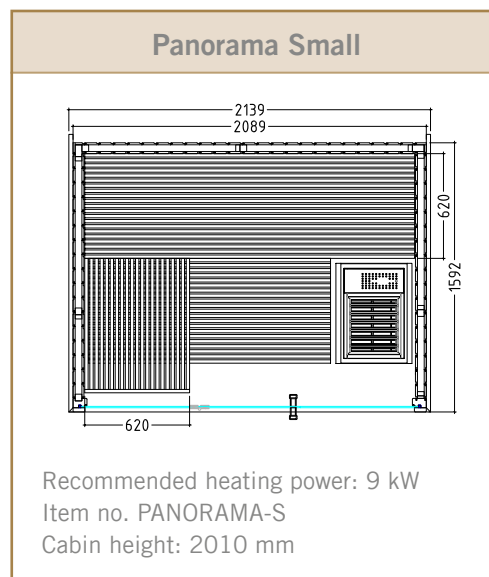

Alaska Corner, Large and Mini

3 DIFFERENT LAYOUTS

40 mm 590 x 1915 x 8 mm Large

40 mm 590 x 1915 x 8 mm Mini

Alaska Large

Recommended heating power: 9 kW
 Item no. ALASKA-L
 Cabin height: 2040 mm
 Mirrored assembly option

Technical data:

- 2 IR full-spectrum lights, each 500 W
- Control unit for infrared lamps
- ESG clear glass element 755 x 1945 x 8 mm
- 3 m silicon cables 5 x 1.5 mm² for sauna heater
- Doors (680 x 1915 x 8 mm) left or right hinge
- Assembly material and instructions

Technical data:

- 1 IR full-spectrum light 500 W
- Control unit for infrared lamps
- Glass front made of 8 mm ESG safety glass
- ESG glass element 694 x 1952 x 8 mm
- 3 m silicon cables 5 x 1.5 mm² for sauna heater
- Doors (590 x 1915 x 8 mm) left or right hinge
- Assembly material and instructions

Technical data:

- Glass front made of 8 mm ESG safety glass
- ESG glass element 694 x 1952 x 8 mm
- 3 m silicon cables 5 x 1.5 mm² for sauna heater
- Door hinge on left or right
- Assembly material and instructions