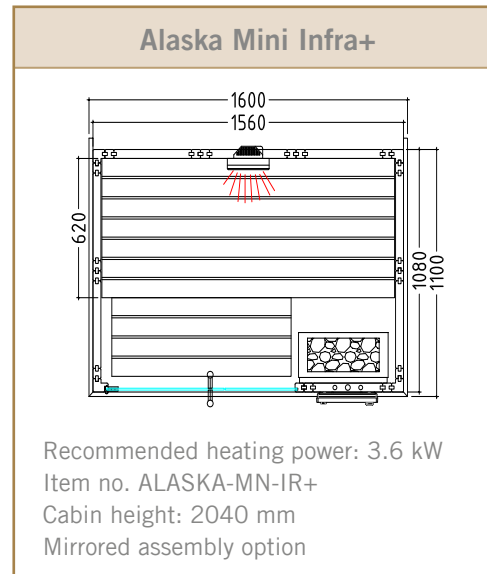

Alaska Mini

Recommended heating power: 3.6 kW
 Item no. ALASKA-MN
 Cabin height: 2040 mm
 Mirrored assembly option

Alaska Corner Infra+

SAUNA INFRARED COMBI

Features:

- Cabin made of solid spruce
- Solid roof element with roof rim
- “Emotion” interior made of lime wood
 - 3 x 62 cm benches
 - Adjustable head piece
 - 2 head rests
 - Ventilation slides
 - Back rests
 - Intermediate bench panel
 - Heater safety guard
 - Floor grid
 - Lamp with protection without bulb

Technical data:

- 2 IR full-spectrum lights, each 500 W
- Control unit for infrared lamps
- ESG clear glass element 755 x 1945 x 8 mm
- 3 m silicon cables 5 x 1.5 mm² for sauna heater
- Doors (680 x 1915 x 8 mm) left or right hinge
- Assembly material and instructions

Alaska Mini Infra+

SAUNA INFRARED COMBI

Features:

- Cabin made of solid spruce
- Solid roof element with roof rim
- “Prestige” interior made of lime wood
 - 1 x 62 cm bench, 1 x 35 cm footstep
 - 1 head rest
 - Ventilation slides
 - Back rests
 - Intermediate bench panel
 - Heater safety guard
 - Floor grid
 - Lamp with protection without bulb

Technical data:

- 1 IR full-spectrum light 500 W
- Control unit for infrared lamps
- ESG glass element 365 x 1945 x 8 mm
- 3 m silicon cables 5 x 1.5 mm² for sauna heater
- Doors (590 x 1915 x 8 mm) left or right hinge
- Assembly material and instructions