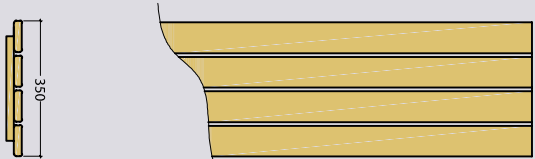

Bench sun shade