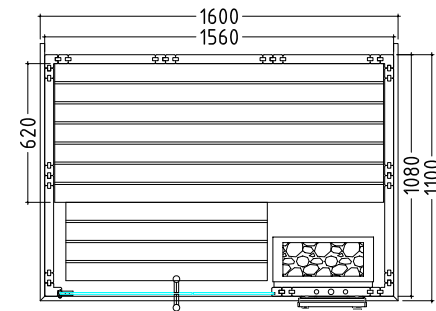

Technical data:

- ESG glass element, Alaska Corner and Large
755 x 1945 x 8 mm
- ESG glass element,
Alaska Mini 360 x 1945 x 8 mm
- 3 m silicon cables 5 x 1.5 mm² for sauna heater
- Doors (Corner 680 x 1915 x 8 mm, Mini/Large
590 x 1915 x 8 mm) left or right hinge
- Assembly material and instructions

Alaska Corner, Large and Mini

3 DIFFERENT LAYOUTS

40 mm 590 x 1915 x 8 mm Large

40 mm 590 x 1915 x 8 mm Mini

Alaska Large

Recommended heating power: 9 kW
 Item no. ALASKA-L
 Cabin height: 2040 mm
 Mirrored assembly option

Alaska Mini

Recommended heating power: 3.6 kW
 Item no. ALASKA-MN
 Cabin height: 2040 mm
 Mirrored assembly option

Alaska Corner Infra+

SAUNA INFRARED COMBI

Features:

- Cabin made of solid spruce
- Solid roof element with roof rim
- “Emotion” interior made of lime wood
 - 3 x 62 cm benches
 - Adjustable head piece
 - 2 head rests
 - Ventilation slides
 - Back rests
 - Intermediate bench panel
 - Heater safety guard
 - Floor grid
 - Lamp with protection without bulb

Technical data:

- 2 IR full-spectrum lights, each 500 W
- Control unit for infrared lamps
- ESG clear glass element 755 x 1945 x 8 mm
- 3 m silicon cables 5 x 1.5 mm² for sauna heater
- Doors (680 x 1915 x 8 mm) left or right hinge
- Assembly material and instructions