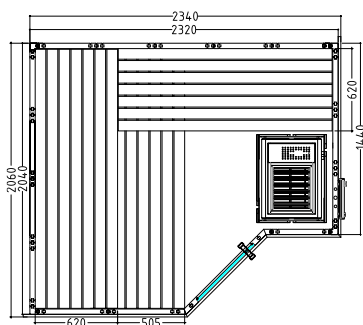

Polaris Large

Recommended heating power: 9 kW
Item no. POLARIS-L
Cabin height: 2040 mm
Mirrored assembly option