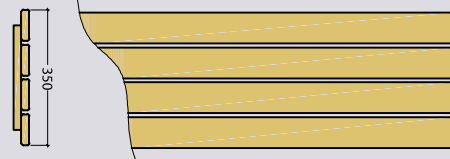

Bench sun shade