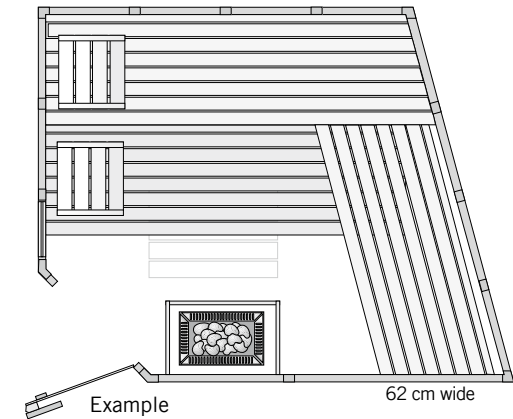

Height: 201 cm - 220 cm

Width: 150 cm - 300 cm

Depth: 150 cm - 250 cm

Caution: the order size is the existing lateral dimension less 5 cm space to the wall

Your base is skewed.

You want more height.

In centimetre increments up to a height of 220 cm

Sloping ceiling.

Customised Carat

CUSTOM SIZE SAUNA & INFRARED

Interiors

Prestige interior made of lime wood
Bench width: 62 cm
included in the standard scope of delivery

Emotion interior made of lime wood
Bench width: 62 cm
Extra charge: adjustable bench