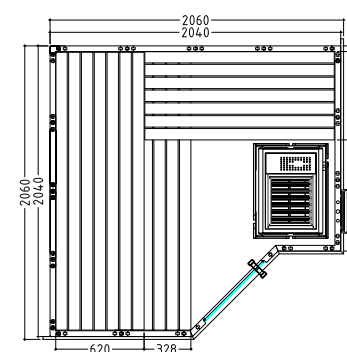

Technical data:

- 3 m silicon cables 5 x 1.5 mm² for sauna heater
- Doors (590 x 1915 x 8 mm) left or right hinge
- Assembly material and instructions

Polaris Large and Small

2 DIFFERENT LAYOUTS

40 mm

40 mm

590 x 1915 x 8 mm

Polaris Large

Recommended heating power: 9 kW
 Item no. POLARIS-L
 Cabin height: 2040 mm
 Mirrored assembly option

Polaris Small

Recommended heating power: 9 kW
 Item no. POLARIS-S
 Cabin height: 2040 mm