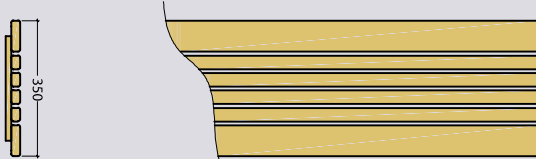

Bench sun shade