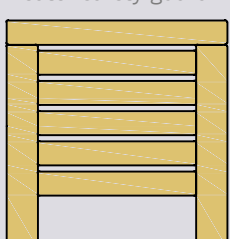

Heater safety guard