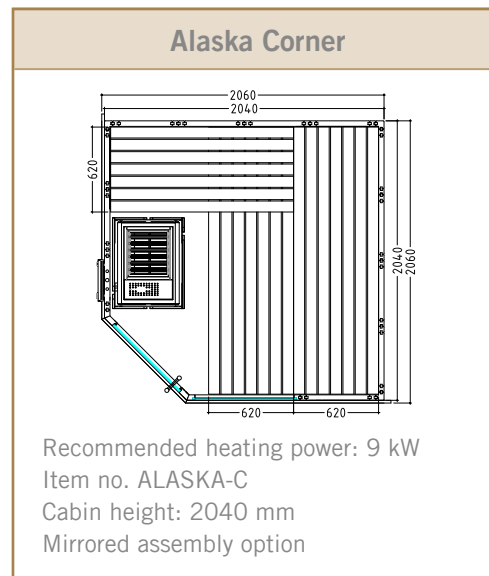

Solid wood saunas

Alaska	10
Alaska Corner Infra+	12
Alaska Mini Infra+	13
Arktis Infra+	14
Komfort	16
Polaris	18

Alaska Corner, Large and Mini

3 DIFFERENT LAYOUTS

Features:

- Cabin made of solid spruce
- Solid roof element with roof rim
- "Prestige" interior made of lime wood
 - 3 x 62 cm benches
 - Head rests
 - Ventilation slides
 - Back rests
 - Intermediate bench panel
 - Heater safety guard
 - Floor grid
 - Lamp with protection without bulb

Technical data:

- ESG glass element, Alaska Corner and Large
755 x 1945 x 8 mm
- ESG glass element,
Alaska Mini 360 x 1945 x 8 mm
- 3 m silicon cables 5 x 1.5 mm² for sauna heater
- Doors (Corner 680 x 1915 x 8 mm, Mini/Large
590 x 1915 x 8 mm) left or right hinge
- Assembly material and instructions