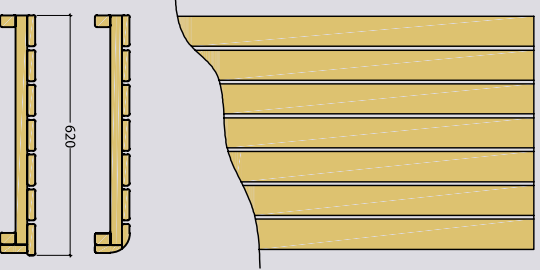

Prestige

Sauna bench