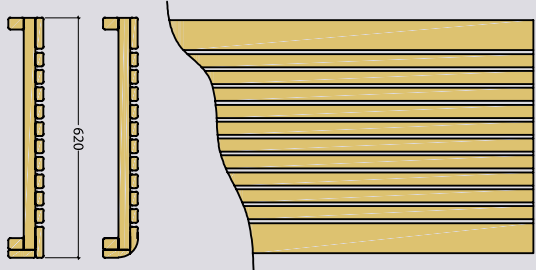

INTERIOR

Cube

Sauna bench