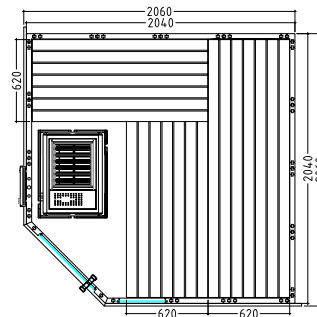

Komfort Corner

Recommended heating power: 9 kW
Item no. KOMFORT-C
Cabin height: 2040 mm
Mirrored assembly option