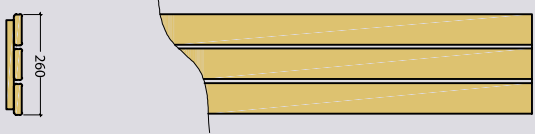

INTERIOR

Cube

Loft

Backrest