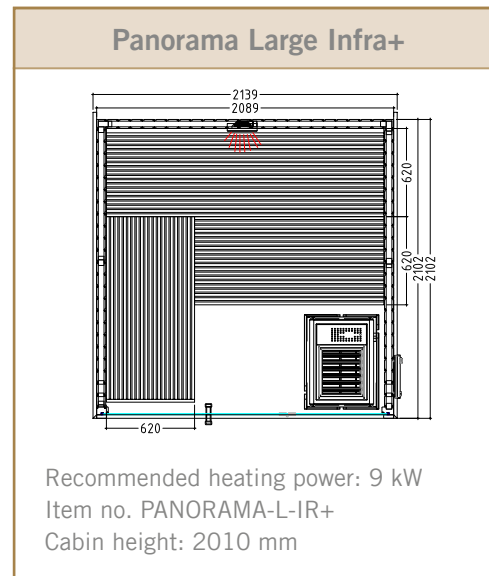

Panorama Large Infra+

SAUNA INFRARED COMBI

Features:

- Element cabin made of spruce
- Roof element with roof rim
- “Emotion” interior made of lime wood
  - 3 x 62 cm benches
  - Head rests
  - Ventilation slides
  - Back rests
  - Intermediate bench panel
  - Heater safety guard
  - Floor grid
  - Lamp with protection without bulb

Technical data:

- 1 IR full-spectrum light 500 W
- Control unit for infrared lamps
- Glass front made of 8 mm ESG safety glass
- ESG glass element 694 x 1952 x 8 mm
- 3 m silicon cables 5 x 1.5 mm² for sauna heater
- Doors (590 x 1915 x 8 mm) left or right hinge
- Assembly material and instructions