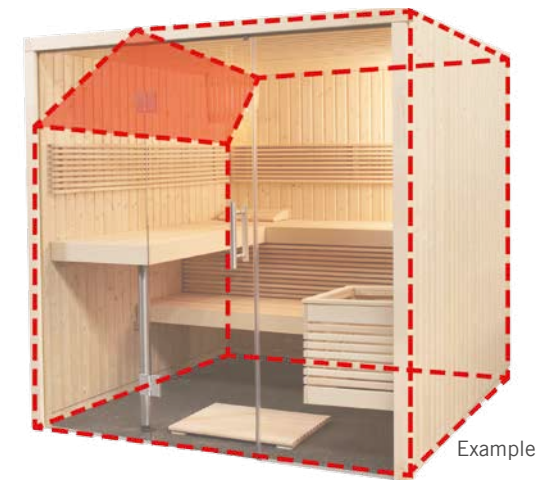

Height: 201 cm - 220 cm

Width: 150 cm - 300 cm

Depth: 150 cm - 250 cm

Caution: the order size is the existing lateral dimension less 5 cm space to the wall

Your base is skewed.

You want more height.

In centimetre increments up to a height of 220 cm

Sloping ceiling.

Customised Carat

CUSTOM SIZE SAUNA & INFRARED

Interiors

Prestige interior made of lime wood
Bench width: 62 cm
included in the standard scope of delivery

Emotion interior made of lime wood
Bench width: 62 cm
Extra charge: adjustable bench