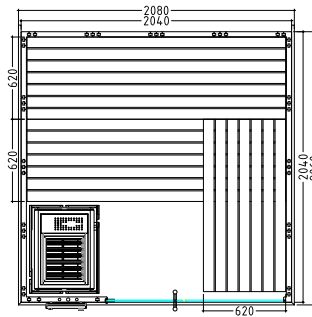

Technical data:

- ESG glass element, Alaska Corner and Large
755 x 1945 x 8 mm
- ESG glass element,
Alaska Mini 360 x 1945 x 8 mm
- 3 m silicon cables 5 x 1.5 mm² for sauna heater
- Doors (Corner 680 x 1915 x 8 mm, Mini/Large
590 x 1915 x 8 mm) left or right hinge
- Assembly material and instructions

Alaska Corner, Large and Mini

3 DIFFERENT LAYOUTS

40 mm 590 x 1915 x 8 mm Large

40 mm 590 x 1915 x 8 mm Mini

Alaska Large

Recommended heating power: 9 kW
 Item no. ALASKA-L
 Cabin height: 2040 mm
 Mirrored assembly option

Alaska Mini

Recommended heating power: 3.6 kW
 Item no. ALASKA-MN
 Cabin height: 2040 mm
 Mirrored assembly option

Alaska Corner Infra+

SAUNA INFRARED COMBI

Features:

- Cabin made of solid spruce
- Solid roof element with roof rim
- “Emotion” interior made of lime wood
 - 3 x 62 cm benches
 - Adjustable head piece
 - 2 head rests
 - Ventilation slides
 - Back rests
 - Intermediate bench panel
 - Heater safety guard
 - Floor grid
 - Lamp with protection without bulb

Technical data:

- 2 IR full-spectrum lights, each 500 W
- Control unit for infrared lamps
- ESG clear glass element 755 x 1945 x 8 mm
- 3 m silicon cables 5 x 1.5 mm² for sauna heater
- Doors (680 x 1915 x 8 mm) left or right hinge
- Assembly material and instructions