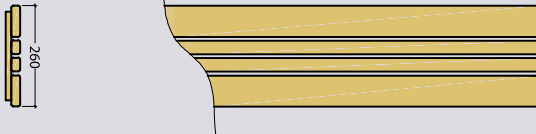

INTERIOR

Cube

Backrest

Loft