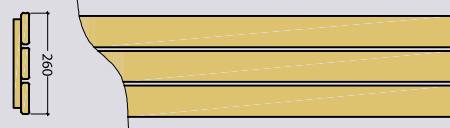

INTERIOR

Emotion

Prestige

Backrest