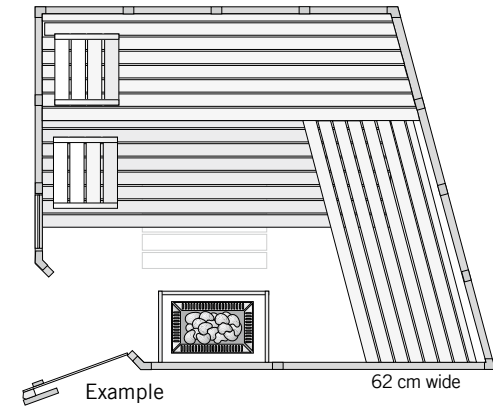

Technical data:

- 3 m silicon cables 5 x 1.5 mm² for sauna heater
- Solid roof element with roof rim
- Assembly material and instructions

Customised Style

CUSTOM SIZE SAUNA & INFRARED

Do you need a special size?

Height: 204 cm - 220 cm

Width: 150 cm - 300 cm

Depth: 150 cm - 250 cm

Caution: the order size is the existing lateral dimension less 5 cm space to the wall

Your base is skewed.

You want more height.

In centimetre increments up to a height of 220 cm

Sloping ceiling.

Customised Style

CUSTOM SIZE SAUNA & INFRARED

Interiors.

Prestige interior made of lime wood
Bench width: 62 cm included in
the standard scope of delivery

Emotion interior made of lime wood
Bench width: 62 cm
Extra charge: adjustable bench