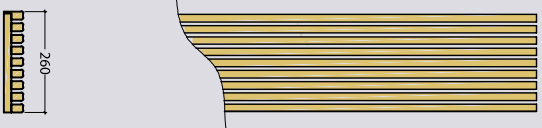

INTERIOR

Emotion

Backrest

Prestige