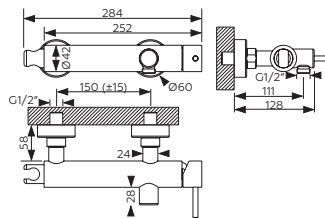

010CIL30R

MONOCOMANDO DUCHE, COM PERNO, CHUVEIRO DE MÃO, SUPORTE E FLEXÍVEL
SHOWER MIXER, WITH BOLT, HAND-SHOWER, FLEXIBLE AND SUPPORT
MITIGEUR DOUCHE MURAL, AVEC BOULON, DOUCHETTE, FLEXIBLE ET SUPPORT