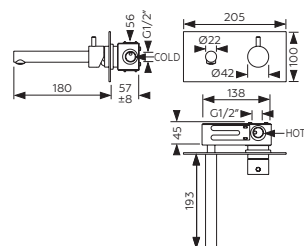

010CIL070

MONOCOMANDO LAVATÓRIO DE PAREDE COM ESPELHO COMPLETO
SINGLE LEVER BUILT-IN BASIN MIXER WITH WALL FLANGE
MITIGEUR LAVABO À ENCASTRER AVEC BRIDE MURALE