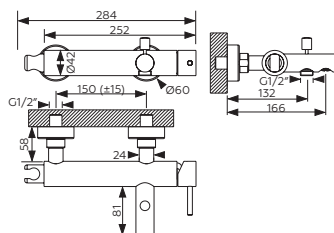

← 286
▼ 287

010CIL30R

MONOCOMANDO DUCHE, COM PERNO, CHUVEIRO DE MÃO, SUPORTE E FLEXÍVEL
SHOWER MIXER, WITH BOLT, HAND-SHOWER, FLEXIBLE AND SUPPORT
MITIGEUR DOUCHE MURAL, AVEC BOULON, DOUCHETTE, FLEXIBLE ET SUPPORT