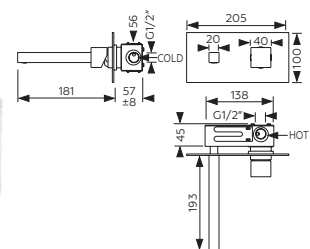

MONOCOMANDO LAVATÓRIO DE PAREDE COM ESPELHO COMPLETO
SINGLE LEVER BUILT-IN BASIN MIXER WITH WALL FLANGE
MITIGEUR LAVABO À ENCASTRER AVEC BRIDE MURALE

010QUAD070