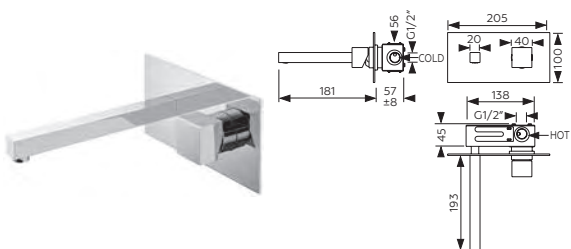

MONOCOMANDO LAVATÓRIO DE PAREDE COM ESPELHO COMPLETO
SINGLE LEVER BUILT-IN BASIN MIXER WITH WALL FLANGE
MITIGEUR LAVABO À ENCASTRER AVEC BRIDE MURALE

010QUAD070