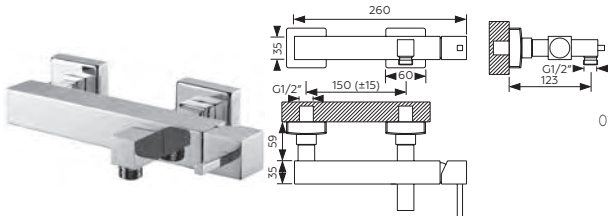

MONOCOMANDO DUCHE, COM PERNO, CHUVEIRO DE MÃO, SUPORTE E FLEXÍVEL
SHOWER MIXER, WITH BOLT, HAND-SHOWER, FLEXIBLE AND SUPPORT
MITIGEUR DOUCHE MURAL, AVEC BOULON, DOUCHETTE, FLEXIBLE ET SUPPORT

010QUAD30R