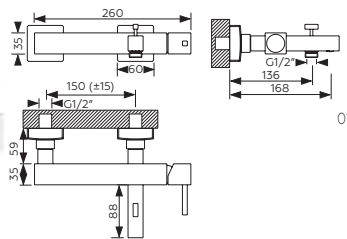

MONOCOMANDO BANHEIRA COM BICA, INVERSOR, CHUVEIRO DE MÃO, SUPORTE E FLEXÍVEL
BATH MIXER WITH BOLT, SPOUT, DIVERTER, HAND-SHOWER, FLEXIBLE AND SUPPORT
MITIGEUR BAIN MURAL AVEC BOULON, BEC, INVERSEUR, DOUCHETTE, FLEXIBLE ET SUPPORT

010QUAD40R