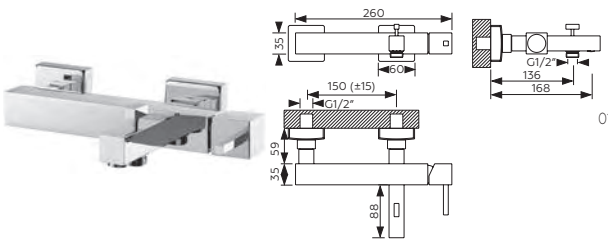

MONOCOMANDO BANHEIRA COM BICA, INVERSOR, CHUVEIRO DE MÃO, SUPORTE E FLEXÍVEL
BATH MIXER WITH BOLT, SPOUT, DIVERTER, HAND-SHOWER, FLEXIBLE AND SUPPORT
MITIGEUR BAIN MURAL AVEC BOULON, BEC, INVERSEUR, DOUCHETTE, FLEXIBLE ET SUPPORT

010QUAD40R