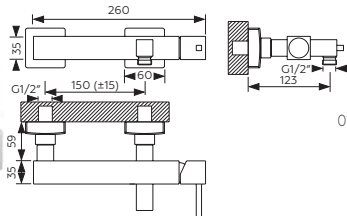

MONOCOMANDO DUCHE, COM PERNO, CHUVEIRO DE MÃO, SUPORTE E FLEXÍVEL
SHOWER MIXER, WITH BOLT, HAND-SHOWER, FLEXIBLE AND SUPPORT
MITIGEUR DOUCHE MURAL, AVEC BOULON, DOUCHETTE, FLEXIBLE ET SUPPORT

010QUAD30R