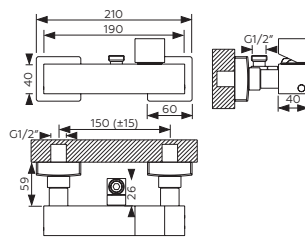

010NAS30

MONOCOMANDO DUCHE, CHUVEIRO DE MÃO, SUPORTE E FLEXÍVEL

SHOWER MIXER, HAND-SHOWER, FLEXIBLE AND SUPPORT
MITIGEUR DOUCHE MURAL, DOUCHETTE, FLEXIBLE ET SUPPORT