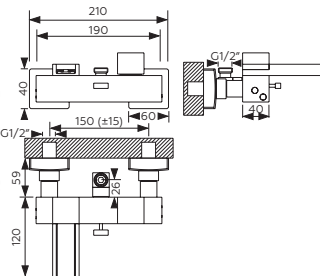

010NAS40

MONOCOMANDO BANHEIRA COM BICA, INVERSOR, CHUVEIRO DE MÃO, SUPORTE E FLEXÍVEL

BATH MIXER WITH SPOUT, DIVERTER, HAND-SHOWER, FLEXIBLE AND SUPPORT
MITIGEUR BAIN MURAL AVEC BEC, INVERSEUR, DOUCHETTE, FLEXIBLE ET SUPPORT