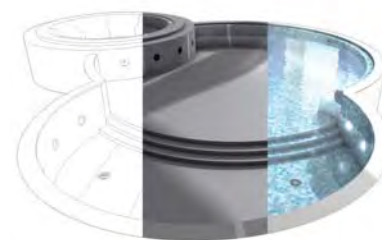

## Plug & Play systems

These wedi systems offer all in one: Water tight basic material, individual designs as well as the complete technical installation. From electrical wiring to heating functions to taps, everything is already pre-installed and can be used immediately at the construction site with little time and effort.