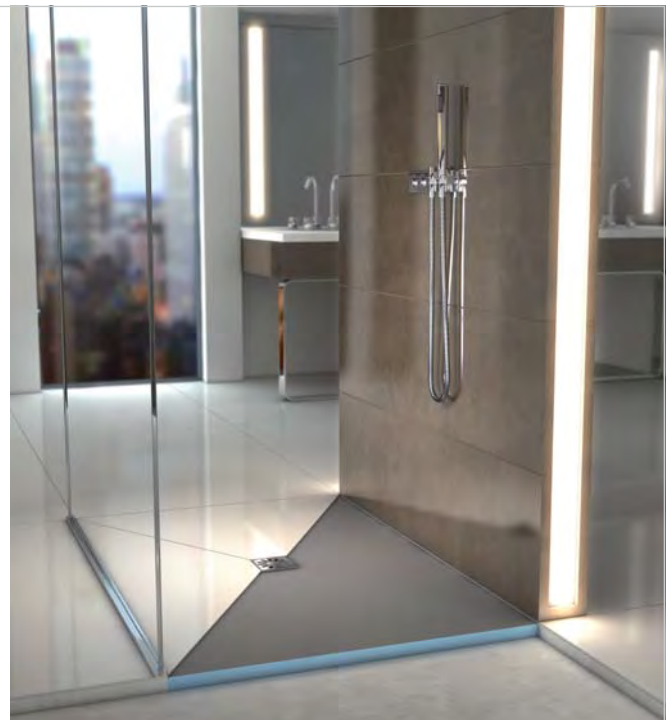

wedi Fundo Primo

Versatile floor element with point drainage