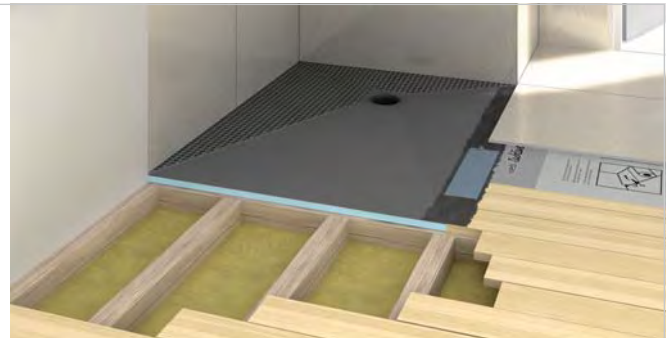

wedi Fundo Ligno

The perfect solution for suspended timber floors

20 mm