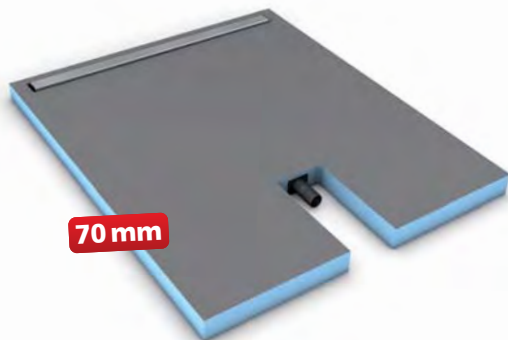

wedi Fundo *Plano Linea*

The thinnest complete system for flush to floor showers with linear drainage