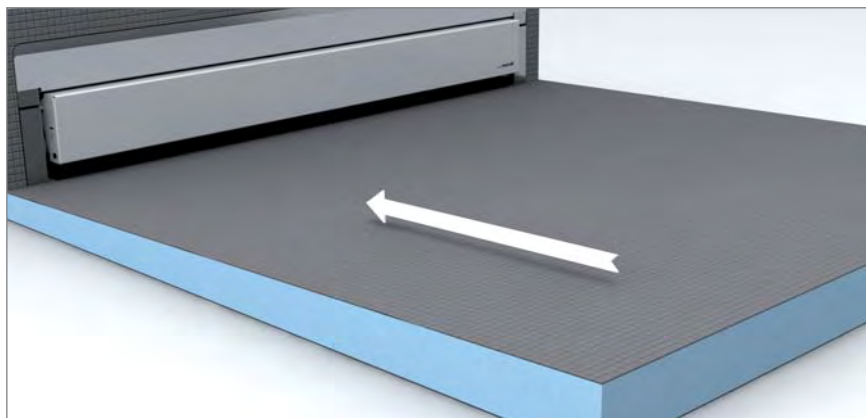

Installation benefits save time and money