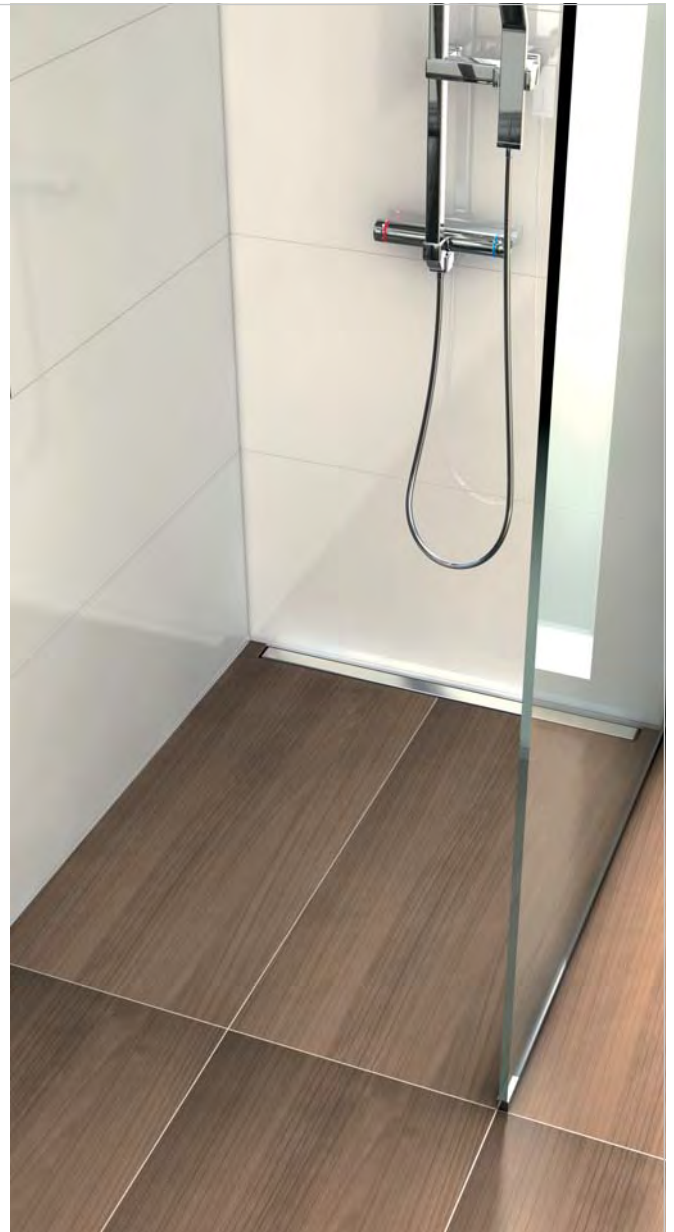

Adjustable height for a variety of tile thicknesses

Particularly robust substrate

Extremely lightweight

Drainage very simple to clean

Customised models available

„When it comes to floor level **showers, wedi** is the clear choice.“

100 % waterproof foam over the whole system

High system security with manufacturer's warranty

Installation benefits save time and money

### wedi Fundo *Plano*

Measuring 65 mm incl. drain, it's the thinnest wedi shower system in the world

### wedi Fundo *Plano Linea*

The thinnest complete system for flush to floor showers with linear drainage