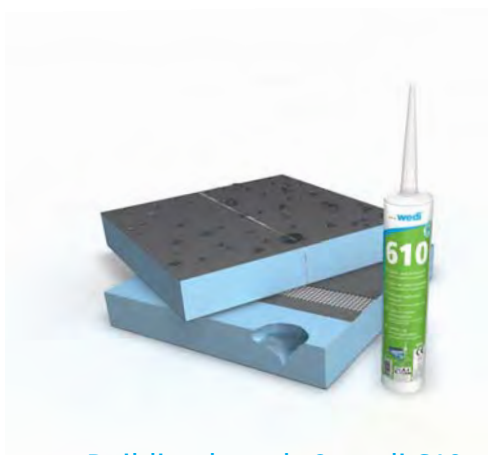

With safety: With system

Building boards & wedi 610

abP tested: wedi 610 seals joints between boards and makes them waterproof without the need to use any other products. This saves time and money and increases the safety of the system.