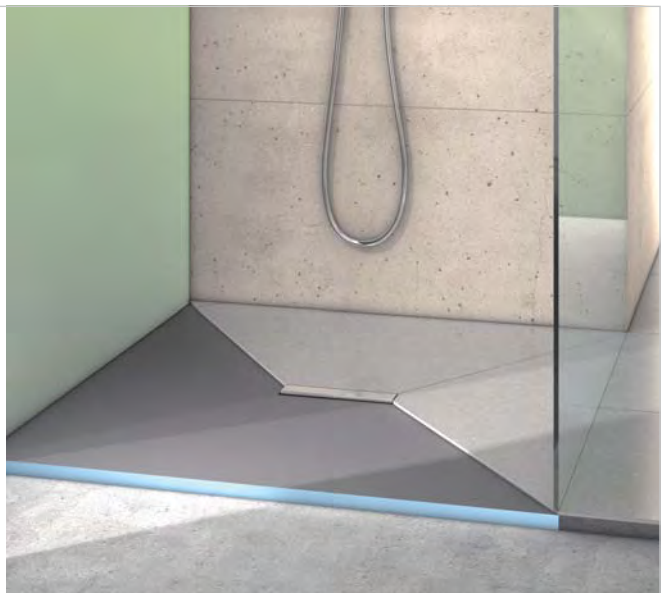

wedi Fundo *Riolito & Riofino*

High quality floor elements
with linear drainage